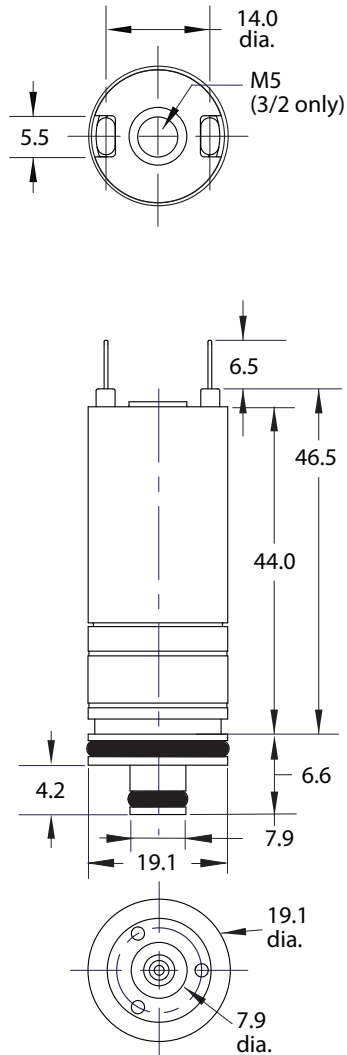

M-DV SERIES HIGH FLOW ELECTRONIC VALVES

(metric)

Spade Terminals
Cartridge Style

Wire Leads
Manifold Mount

Wire Leads
In-Line Manifold

Spade Terminals
In-Line Manifold

Clippard

877-245-6247 | clippard