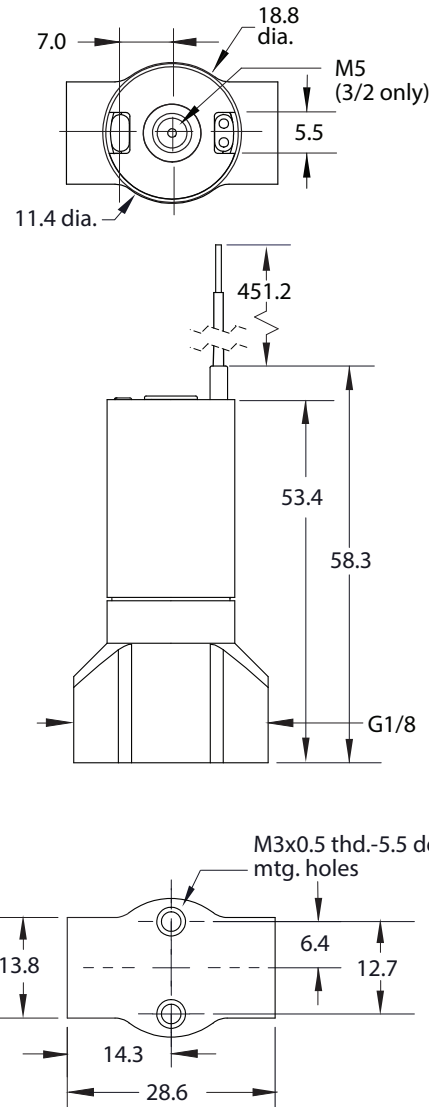

M-DV SERIES HIGH FLOW ELECTRONIC VALVES

(metric)

Spade Terminals
Cartridge Style

Wire Leads
Manifold Mount

Wire Leads
In-Line Manifold

Spade Terminals
In-Line Manifold

Clippard

877-245-6247 | clippard