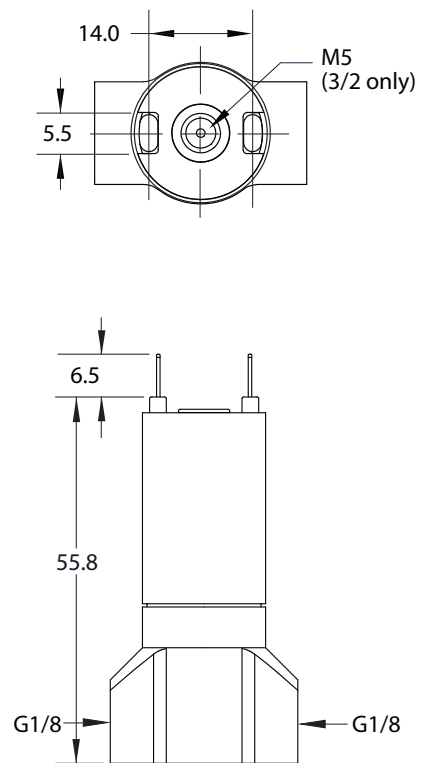

M-DV SERIES HIGH FLOW ELECTRONIC VALVES

(metric)

Spade Terminals
Cartridge Style

Wire Leads
Manifold Mount

Wire Leads
In-Line Manifold

Spade Terminals
In-Line Manifold

Clippard

877-245-6247 | clippard