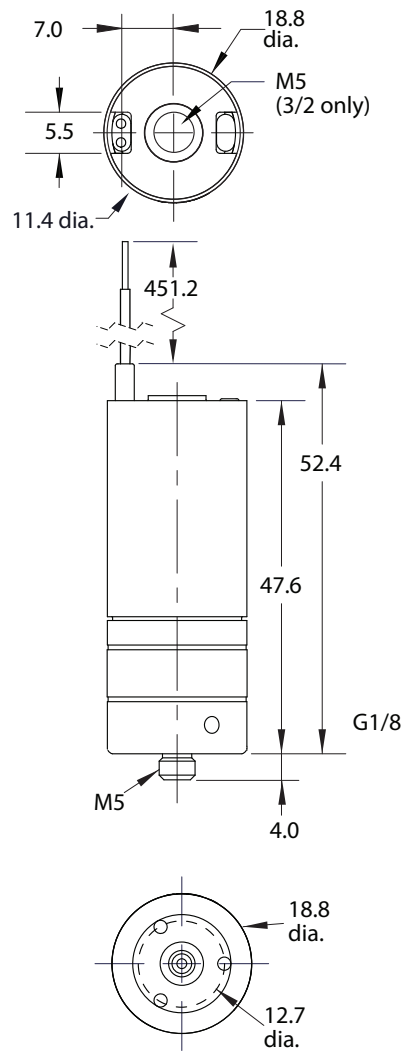

M-DV SERIES HIGH FLOW ELECTRONIC VALVES

(metric)

Spade Terminals
Cartridge Style

Wire Leads
Manifold Mount

Wire Leads
In-Line Manifold

Spade Terminals
In-Line Manifold

Clippard

877-245-6247 | clippard